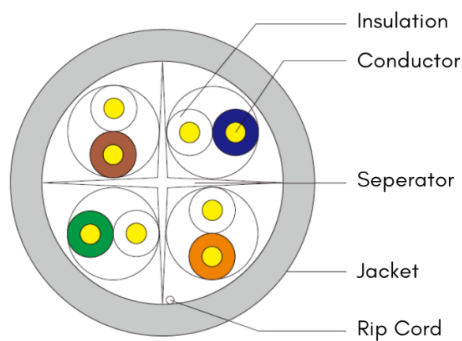

Category 6 U/UTP Cable, PVC

Category 6 U/UTP 4-pair Cable is a 1 Gigabit Ethernet unshielded cable, designed to provide Category 6 Link and Channel performance with internationally defined physical and electrical performance up to 250MHz.

This cable guarantees Category 6 performance ensuring maximum network speed, data throughput and efficiency.

Standards

- ANSI/TIA-568.2-D
- ISO/IEC 11801
- IEEE 802.3bt
- 10/100/1000Base-T
- 155Mbps ATM
- Power over Ethernet (POE)

Construction

Conductor	Solid Bare Electrolytic Grade Copper
Insulation	HDPE
Separator	HDPE
Jacket	PVC
Nominal Outside Diameter	5.60 ± 0.30mm
Colour of Jacket	Grey
Rip Cord	Yes
Sequential Marking	At Every Meter
Packaging	305 Meters in Pull Box

Electrical Data

DC resistance at 20°C (max)	9.8Ω / 100m
DC resistance unbalance (max)	5%
Mutual capacitance at 20°C (max)	5.6nF / 100m
Capacitance Unbalance (max)	330PF/100m
Operating voltage (max)	300V DC
Delay Skew	536ns /100m
Worse case cable skew	45ns / 100m
Impedance (Ω)	100±15
Nominal velocity of propagation	69%
Dielectric Strength	1.5kV AC / 2.5kV DC