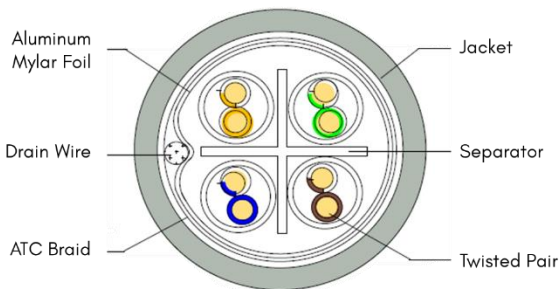

Category 6A SF/UTP Cable

Category 6A SF/UTP 4-pair Cable is a 10 Gigabit Ethernet unshielded cable, designed to provide Category 6A Link and Channel performance with internationally defined physical and electrical performance up to 500MHz.

This cable guarantees Category 6A performance ensuring maximum network speed, data throughput and efficiency.

Standards

- ANSI/TIA-568.2-D
- ISO/IEC 11801: Class EA
- IEEE 802.3bt
- 10/100/1000Base-T
- 155Mbps ATM
- Power over Ethernet (POE)

Construction

Conductor	Solid Bare Electrolytic Grade Copper
Nominal Conductor Diameter	23 AWG
Insulation	Polyolefin
Separator	HDPE
Shield	Al Mylar Foil & ATC Braid
Jacket	Low Smoke Zero Halogen
Nominal Outside Diameter	7.10 ± 0.30mm
Colour of Jacket	Grey
Braid	ATC
Sequential Marking	At Every Meter
Packaging	305 Meters In Wooden Reel

Electrical Data

DC resistance at 20°C (max)	9.38Ω / 100m
DC resistance unbalance (max)	5%
Mutual capacitance at 20°C (max)	5.6nF / 100m
Capacitance Unbalance (max)	330PF/100m
Operating voltage (max)	300 V DC
Delay Skew	536 nS/100m
Worse case cable skew	45 ns / 100m
Impedance (Ω)	100±15
Nominal velocity of propagation	69%
Dielectric Strength	1.5kV AC / 2.5kV DC