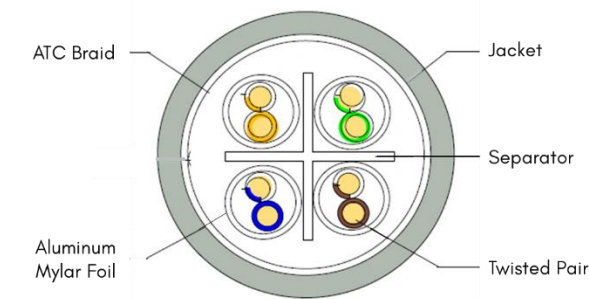

Category 6A SFTP Cable

Category 6A SFTP 4-pair Cable is a 10 Gigabit Ethernet unshielded cable, designed to provide Category 6A Link and Channel performance with internationally defined physical and electrical performance up to 500MHz.

This cable guarantees Category 6A performance ensuring maximum network speed, data throughput and efficiency.

Standards

- ANSI/TIA-568.2-D
- ISO/IEC 11801: Class EA
- IEEE 802.3bt
- 10/100/1000Base-T
- 155Mbps ATM
- Power over Ethernet (POE)

Construction

Conductor
Nominal Conductor Diameter
Insulation
Separator
Overall Shield
Individual Shield
Jacket
Nominal Outside Diameter
Colour of Jacket
Sequential Marking
Packaging

Annealed Plain Solid Copper Conductor
23 AWG
Foamed PE
HDPE
ATC Braid
Al Mylar Tape
Low Smoke Zero Halogen
7.40 ± 0.30mm
Grey
At Every Meter
305 Meters In Wooden Reel

Electrical Data

DC resistance at 20°C (max)	7.33Ω / 100m
DC resistance unbalance (max)	5%
Mutual capacitance at 20°C (max)	5.6nF / 100m
Capacitance Unbalance (max)	330PF/100m
Operating voltage (max)	300 V DC
Delay Skew	536 nS/100m
Worse case cable skew	45 ns / 100m
Impedance (Ω)	100±15
Nominal velocity of propagation	69%
Dielectric Strength	1.5kV AC / 2.5kV DC