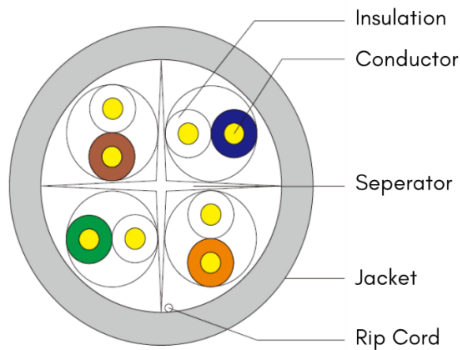

Category 6 U/UTP Cable

Category 6 U/UTP 4-pair Cable is a 1 Gigabit Ethernet unshielded cable, designed to provide Category 6 Link and Channel performance with internationally defined physical and electrical performance up to 250MHz.

This cable guarantees Category 6 performance ensuring maximum network speed, data throughput and efficiency.

Standards

- ANSI/TIA-568.2-D
- ISO/IEC 11801
- IEEE 802.3bt
- 10/100/1000Base-T
- 155Mbps ATM
- Power over Ethernet (POE)

Construction

Conductor	Solid Bare Electrolytic Grade Copper
Nominal Conductor Diameter	23 AWG
Insulation	Polyolefin
Separator	HDPE
Jacket	Low Smoke Zero Halogen
Nominal Outside Diameter	6.00 ± 0.30mm
Colour of Jacket	Grey, Blue
Rip Cord	Yes
Sequential Marking	At Every Meter
Packaging	305 Meters in Pull Box

Electrical Data

DC resistance at 20°C (max)	7.33Ω / 100m
DC resistance unbalance (max)	5%
Mutual capacitance at 20°C (max)	5.6nF / 100m
Capacitance Unbalance (max)	330PF/100m
Operating voltage (max)	300 V DC
Delay Skew	536 nS /100m
Worse case cable skew	45 ns / 100m
Impedance (Ω)	100±15
Nominal velocity of propagation	69%
Dielectric Strength	1.5kV AC / 2.5kV DC