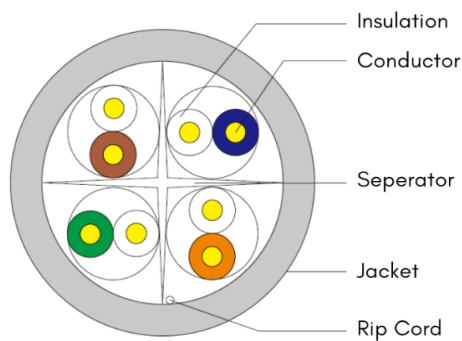

Category 6 U/UTP Cable, 24AWG, PVC

Category 6 U/UTP 4-pair Cable is a 1 Gigabit Ethernet unshielded cable, designed to provide Category 6 Link and Channel performance with internationally defined physical and electrical performance up to 250MHz.

This cable guarantees Category 6 performance ensuring maximum network speed, data throughput and efficiency.

Standards

- ANSI/TIA-568.2-D
- ISO/IEC 11801
- IEEE 802.3bt
- 10/100/1000Base-T
- 155Mbps ATM
- Power over Ethernet (POE)

Construction

Conductor	Solid Bare Electrolytic Grade Copper
Nominal Conductor Diameter	24 AWG
Insulation	HDPE
Separator	HDPE
Jacket	PVC
Nominal Outside Diameter	5.60 ± 0.30mm
Colour of Jacket	Grey
Rip Cord	Yes
Sequential Marking	At Every Meter
Packaging	305 Meters in Pull Box

Electrical Data

DC resistance at 20°C (max)	9.8Ω / 100m
DC resistance unbalance (max)	5%
Mutual capacitance at 20°C (max)	5.6nF / 100m
Capacitance Unbalance (max)	330PF/100m
Operating voltage (max)	300V DC
Delay Skew	536ns /100m
Worse case cable skew	45ns / 100m
Impedance (Ω)	100±15
Nominal velocity of propagation	69%
Dielectric Strength	1.5kV AC / 2.5kV DC