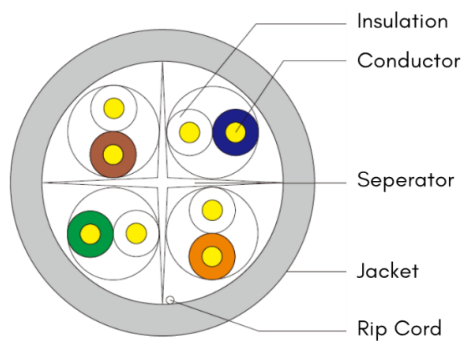

Category 6 U/UTP Cable, 24AWG, FRPVC

Category 6 U/UTP 4-pair Cable is a 1 Gigabit Ethernet unshielded cable, designed to provide Category 6 Link and Channel performance with internationally defined physical and electrical performance up to 250MHz.

This cable guarantees Category 6 performance ensuring maximum network speed, data throughput and efficiency.

Standards

- ANSI/TIA-568.2-D
- ISO/IEC 11801
- IEEE 802.3bt
- 10/100/1000Base-T
- 155Mbps ATM
- Power over Ethernet (POE)

Construction

Conductor	Solid Bare Electrolytic Grade Copper
Nominal Conductor Diameter	24 AWG
Insulation	HDPE
Separator	HDPE
Jacket	FRPVC
Nominal Outside Diameter	5.60 ± 0.30mm
Colour of Jacket	Grey
Rip Cord	Yes
Sequential Marking	At Every Meter
Packaging	305 Meters in Pull Box

Electrical Data

DC resistance at 20°C (max)	9.8Ω / 100m
DC resistance unbalance (max)	5%
Mutual capacitance at 20°C (max)	5.6nF / 100m
Capacitance Unbalance (max)	330PF/100m
Operating voltage (max)	300V DC
Delay Skew	536ns /100m
Worse case cable skew	45ns / 100m
Impedance (Ω)	100±15
Nominal velocity of propagation	69%
Dielectric Strength	1.5kV AC / 2.5kV DC