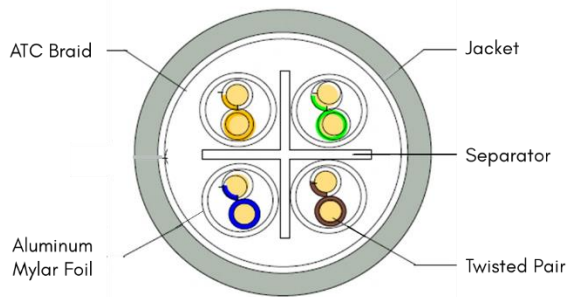

Category 6 S/FTP Cable

Category 6 S/FTP 4-pair Cable is a Gigabit Ethernet shielded cable, designed to provide Category 6 Link and Channel performance with internationally defined physical and electrical performance up to 250MHz.

This cable guarantees Category 6 performance ensuring maximum network speed, data throughput and efficiency.

Standards

- ANSI/TIA-568.2-D
- ISO/IEC 11801
- IEEE 802.3bt
- 10/100/1000Base-T
- 155Mbps ATM
- Power over Ethernet (POE)

Construction

Conductor
Nominal Conductor Diameter
Insulation
Separator
Overall Shield
Individual Shield
Jacket
Nominal Outside Diameter
Colour of Jacket
Sequential Marking
Packaging

Annealed Plain Solid Copper Conductor
23 AWG
Foamed PE
HDPE
ATC Braid
Al Mylar Tape
Low Smoke Zero Halogen
7.40 ± 0.30mm
Grey
At Every Meter
305 Meters In Wooden Reel

Electrical Data

DC resistance at 20°C (max)	9.38Ω / 100m
DC resistance unbalance (max)	5%
Mutual capacitance at 20°C (max)	5.6nF / 100m
Capacitance Unbalance (max)	330PF/100m
Operating voltage (max)	300 V DC
Delay Skew	536 nS/100m
Worse case cable skew	45 ns / 100m
Impedance (Ω)	100±15
Nominal velocity of propagation	69%
Dielectric Strength	1.5kV AC / 2.5kV DC