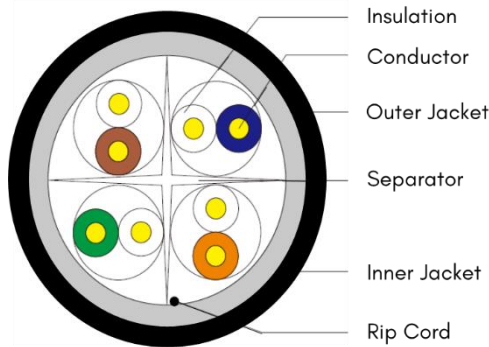

Category 6 U/UTP Cable, Outdoor Double Jacket

Category 6 U/UTP 4-pair Cable is a 1 Gigabit Ethernet cable, designed to provide Category 6 Link and Channel performance with internationally defined physical and electrical performance up to 250MHz.

This cable guarantees Category 6 performance ensuring maximum network speed, data throughput and efficiency.

Standards

- ANSI/TIA-568.2-D
- ISO/IEC 11801
- IEEE 802.3bt
- 10/100/1000Base-T
- 155Mbps ATM
- Power over Ethernet (POE)

Construction

Conductor	Solid Bare Electrolytic Grade Copper
Nominal Conductor Diameter	23 AWG
Insulation	Polyethylene (HDPE)
Separator	HDPE
Inner Jacket	Low Smoke Zero Halogen
Outer Jacket	Polyethylene (PE)
Nominal Outside Diameter	7.00 ± 0.50mm
Colour of Outer Jacket	Black
Rip Cord	Yes
Sequential Marking	At Every Meter
Packaging	305 Meters in Wooden Reel

Electrical Data

DC resistance at 20°C (max)	9.38Ω / 100m
DC resistance unbalance (max)	5%
Mutual capacitance at 20°C (max)	5.6nF / 100m
Capacitance Unbalance (max)	330PF/100m
Operating voltage (max)	300 V DC
Delay Skew	536 nS /100m
Worse case cable skew	45 ns / 100m
Impedance (Ω)	100±15
Nominal velocity of propagation	69%
Dielectric Strength	1.5kV AC / 2.5kV DC